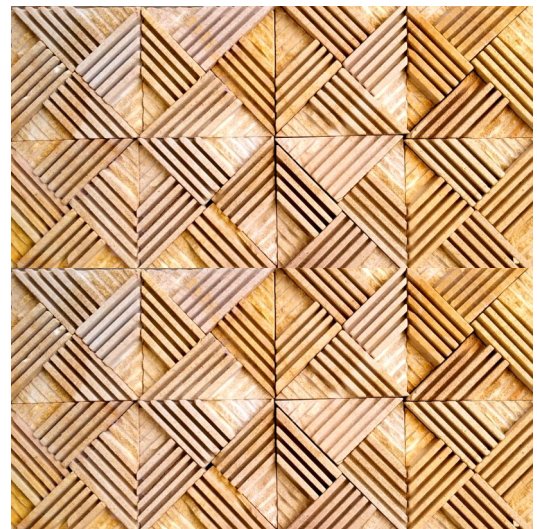

**Model:- Black Waterfall**

**Model:- Copper Waterfall**

**Model:-Copper Stacking Panel**

**Model:-Copper Stacking Panel**

**Model:- Multi Waterfall**

**Model:- Teak Wood Broken Pattern**

**Model:- Teak Half Round Stone**

**Model:-Bidasar Teak & White Mix**

**Model:- Teak Diamond Sand Stone**

**Model:- Teak China Pattern**

**Model:-Teak With Rainbow Leaf**

**Model:- Teak Yellow + Bidasar Leaf**

**Model:- Teak Cube 3D**

**Model:- Teak Diamond 3D**

**Model:- Teak Rhombus Grooves**

**Model:- Teak Star 3D**

**Model:- Silver Grey Stacking Pattern**

**Model:- Alaska White Rockface**

**Model:- Teak + White+Pink Mosaic**

**Model:- Green Bidasar Forest**

**Model:- Star Galaxy Flamed Finish**