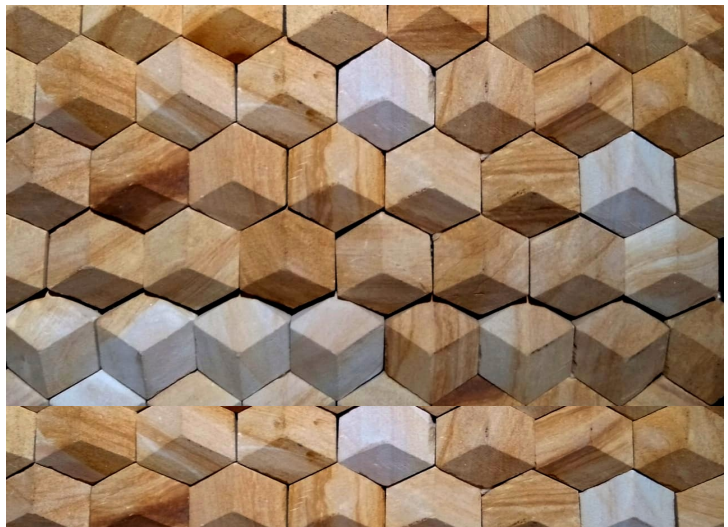

**Model:- Black Waterfall**

**Model:- Copper Waterfall**

**Model:-Copper Stacking Panel**

**Model:-Copper Stacking Panel**

**Model:- Multi Waterfall**

**Model:- Teak Wood Broken Pattern**

**Model:- Teak Half Round Stone**

**Model:-Bidasar Teak & White Mix**

**Model:- Teak Diamond Sand Stone**

**Model:- Teak China Pattern**

**Model:-Teak With Rainbow Leaf**

**Model:- Teak Yellow + Bidasar Leaf**

**Model:- Teak Cube 3D**

**Model:- Teak Diamond 3D**

**Model:- Teak Rhombus Grooves**

**Model:- Teak Star 3D**

**Model:- Silver Grey Stacking Pattern**

**Model:- Alaska White Rockface**

**Model:- Teak + White+Pink Mosaic**

**Model:- Green Bidasar Forest**

**Model:- Star Galaxy Flamed Finish**