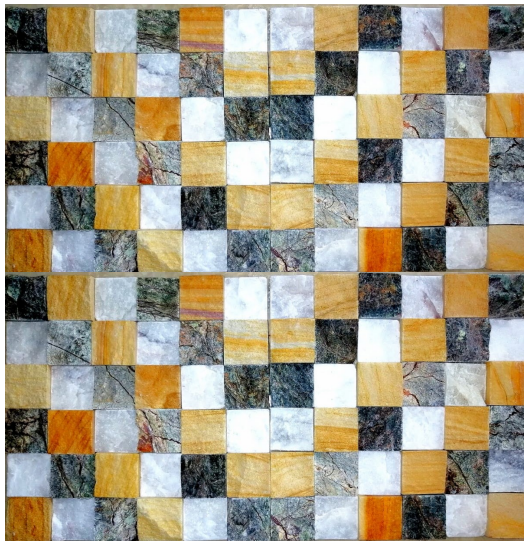

**Model:- Mint Rockface**

**Model:- Rainbow Chamfering**

**Model:- Teak Taper**

**Model:- Teak 1/2" Bamboo Pattern**

**Model:- Teak 1" Bamboo Pattern**

**Model:-Teak & Black Mix Pattern**

**Model:- Khag Panel**

**Model:- Black Waterfall**

**Model:- Copper Waterfall**

**Model:-Copper Stacking Panel**

**Model:-Copper Stacking Panel**

**Model:- Multi Waterfall**

**Model:- Teak Wood Broken Pattern**

**Model:- Teak Half Round Stone**

**Model:-Bidasar Teak & White Mix**

**Model:- Teak Diamond Sand Stone**

**Model:- Teak China Pattern**

**Model:-Teak With Rainbow Leaf**

**Model:- Teak Yellow + Bidasar Leaf**

**Model:- Teak Cube 3D**

**Model:- Teak Diamond 3D**