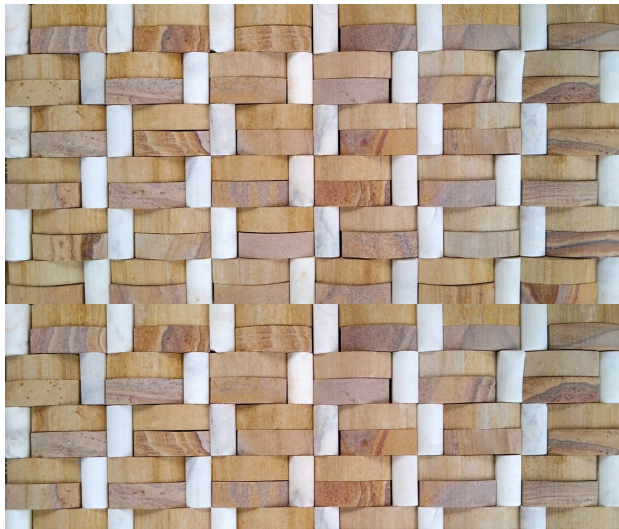

# Our Projects

**Model: Teak Box Pattern**

**Model:-Bidasar Grey & White Mosaic**

**Model:-Rainbow White Molding**

**Model:- Teak Maple Leaf**

**Model:- Teak Maple Leaf with Metal**

**Model:- Mix Colour Butching**

**Model:- Mint Rockface**

**Model:- Rainbow Chamfering**

**Model:- Teak Taper**

**Model:- Teak 1/2" Bamboo Pattern**

**Model:- Teak 1" Bamboo Pattern**

**Model:-Teak & Black Mix Pattern**

**Model:- Khag Panel**