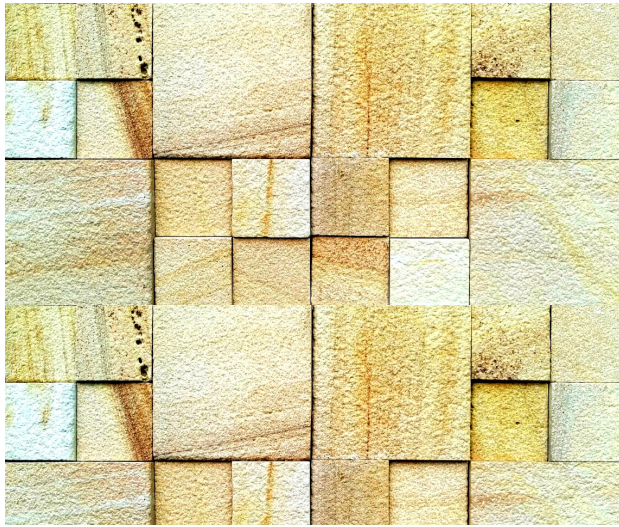

Model: Teak Box Pattern