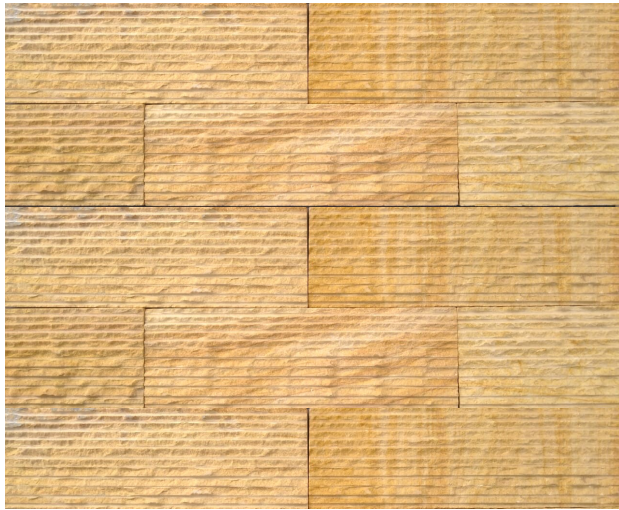

**Model:-Mint CNC + Teak Groove**

**Model:- Black Multi**

**Model:- Indian Autumn**

**Model:- M Green Rustic**

**Model:-Rustic Gold**

**Model:- Rustic Black**

**Model:- Black**

**Model:- Teak Brick Sand Stone**

**Model:- Rainbow Brick Sand Stone**

**Model:- Teak Chiseled Sand Stone**

**Model:- White Chiseled Granite Stone**

**Model:- Black Chiseled Sand Stone**

**Model:- Teak Brick Up & Down**

**Model:-White & Teak Mosaic**