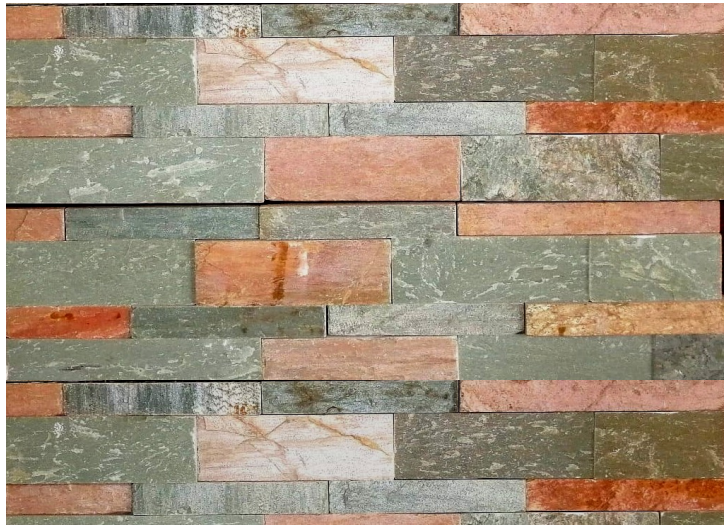

**Model:-Mint CNC + Teak Groove**

**Model:- Black Multi**

**Model:- Indian Autumn**

**Model:- M Green Rustic**

**Model:-Rustic Gold**

**Model:- Rustic Black**

**Model:- Black**

**Model:- Teak Brick Sand Stone**

**Model:- Rainbow Brick Sand Stone**

**Model:- Teak Chiseled Sand Stone**

**Model:- White Chiseled Granite Stone**

**Model:- Black Chiseled Sand Stone**

**Model:- Teak Brick Up & Down**

**Model:-White & Teak Mosaic**