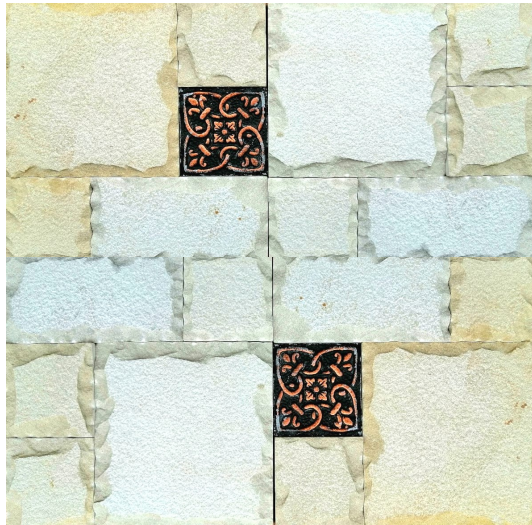

Model:- Teak Palm CNC Leaf

Model:-Mint Butching With Metal