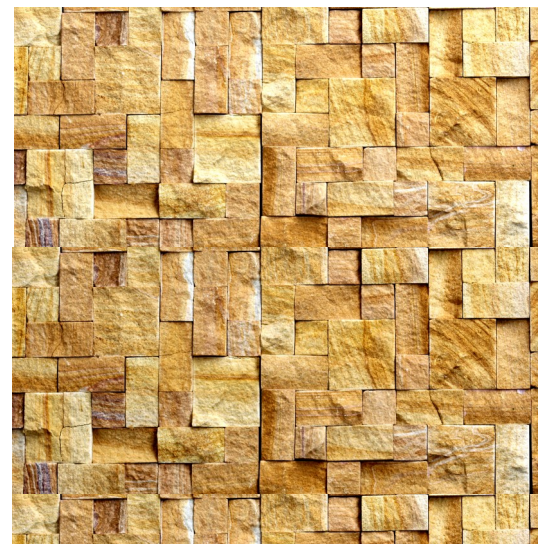

Model:- Teak Random