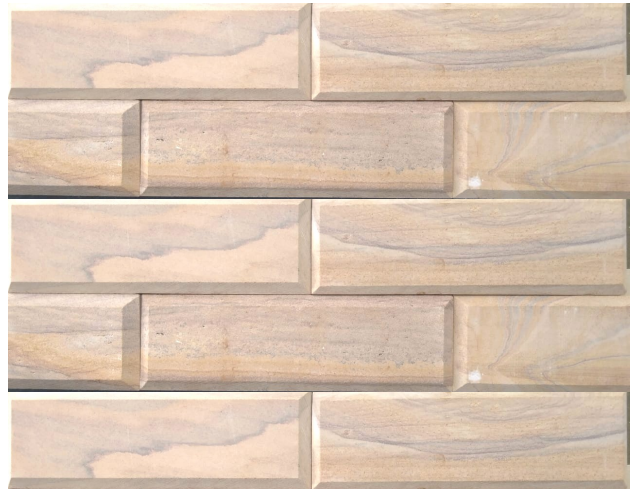

**Model:-Mint CNC + Teak Groove**

**Model:- Black Multi**

**Model:- Indian Autumn**

**Model:- M Green Rustic**

**Model:-Rustic Gold**

**Model:- Rustic Black**

**Model:- Black**

**Model:- Teak Brick Sand Stone**

**Model:- Rainbow Brick Sand Stone**

**Model:- Teak Chiseled Sand Stone**

**Model:- White Chiseled Granite Stone**

**Model:- Black Chiseled Sand Stone**

**Model:- Teak Brick Up & Down**

**Model:-White & Teak Mosaic**