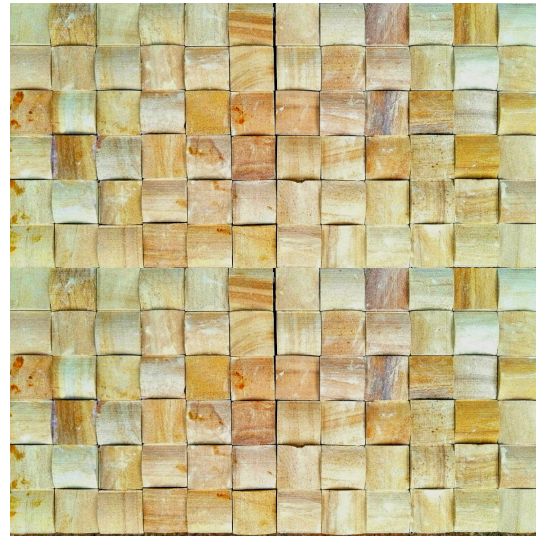

**Model:- Mint Rockface**

**Model:- Rainbow Chamfering**

**Model:- Teak Taper**

**Model:- Teak 1/2" Bamboo Pattern**

**Model:- Teak 1" Bamboo Pattern**

**Model:-Teak & Black Mix Pattern**

**Model:- Khag Panel**

**Model:- Black Waterfall**

**Model:- Copper Waterfall**

**Model:-Copper Stacking Panel**

**Model:-Copper Stacking Panel**

**Model:- Multi Waterfall**

**Model:- Teak Wood Broken Pattern**

**Model:- Teak Half Round Stone**

**Model:-Bidasar Teak & White Mix**

**Model:- Teak Diamond Sand Stone**

**Model:- Teak China Pattern**

**Model:-Teak With Rainbow Leaf**

**Model:- Teak Yellow + Bidasar Leaf**

**Model:- Teak Cube 3D**

**Model:- Teak Diamond 3D**

**Model:- Teak Rhombus Grooves**

**Model:- Teak Star 3D**

**Model:- Silver Grey Stacking Pattern**

**Model:- Alaska White Rockface**

**Model:- Teak + White+Pink Mosaic**

**Model:- Green Bidasar Forest**

**Model:- Star Galaxy Flamed Finish**