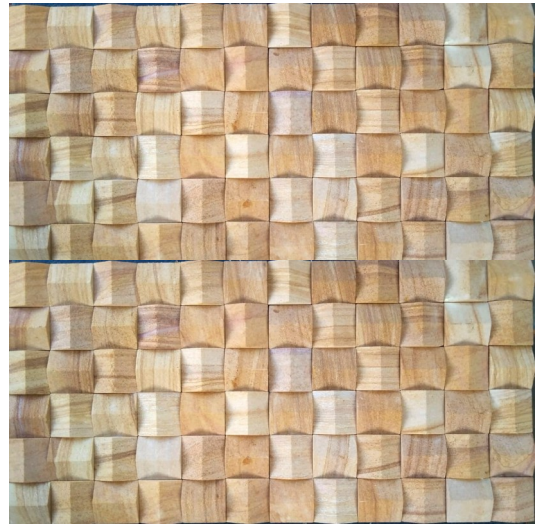

**Model:- Rainbow Brick Sand Stone**

**Model:- Teak Chiseled Sand Stone**

**Model:- White Chiseled Granite Stone**

**Model:- Black Chiseled Sand Stone**

**Model:- Teak Brick Up & Down**

**Model:-White & Teak Mosaic**

**Model:- Green + Pink**

**Model:- Teak Rock Face + Rainbow 1"**

**Model:-Monsoon Black**

**Model:-Mint + Bidasar**

**Model:- Teak Sandblast + Honed**

**Model:- Mint Tumbled**

**Model:- Teak Triangle Mold**