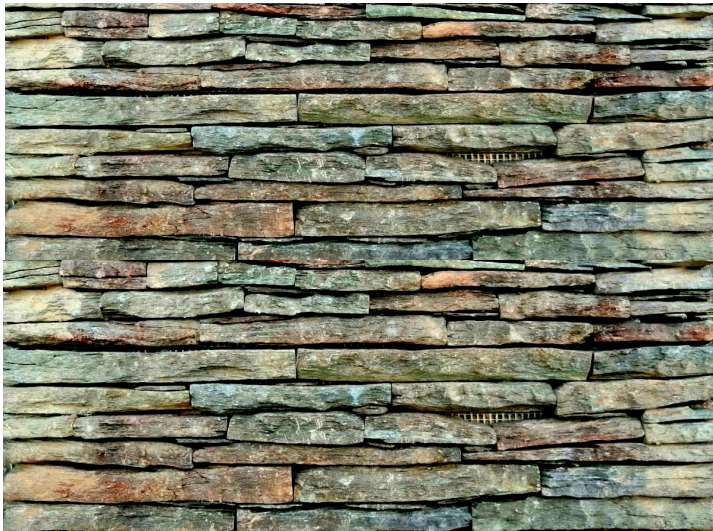

Model:- Copper Waterfall