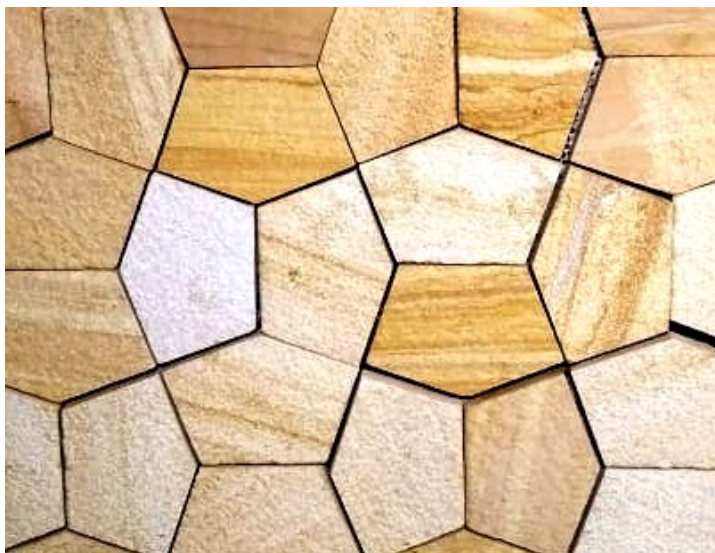

Model:- Teak China Pattern